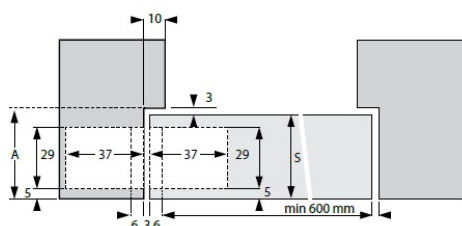

PRODUCT SHEET

Description:

Vici Hinge 3-D Right Hand, 111,5x29x36mm Zamak, Alu-Look, 180DG Opening, Max Door Size:1000x2700mm, Max Weight:60 KG, Min Door Thickness:40mm, Vertical,Horizontal & In//Out-, Wards Adjustment without Removing The Door

Item number:

15.08.115-0

| Units | Box | Carton | HS Code | Barcode |
|---------------|-----|--------|------------|--|
| Pcs. | 2 | 36 | 8302100090 |  |
| 5704866055987 | | | | |

Right hand model

Size: 111,5 x 29 x 36 mm

Size: 111,5 x 29 x 36 mm

Size A is calculated using door thickness +3 mm+gasket thickness. S = min. 40 mm

SISO A/S

Mileparken 11
DK-2740 Skovlunde
Denmark
VAT: DK 24786013

Phone +45 45 830 900

www.siso.dk
siso@siso.dk