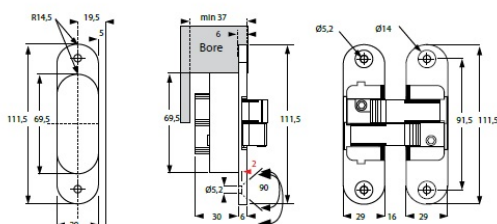

PRODUCT SHEET

Description:

Vici Hinge 3-D Right Hand, 111,5x29x36mm Zamak, Alu-Look, 180DG Opening, Max Door Size:1000x2700mm, Max Weight:60 KG, Min Door Thickness:40mm, Vertical,Horizontal & In//Out-, Wards Adjustment without Removing The Door

Item number:

15.08.115-0

| Units | Box | Carton | HS Code | Barcode |
|---------------|-----|--------|------------|--|
| Pcs. | 2 | 36 | 8302100090 |  |
| 5704866055987 | | | | |

Right hand model

Size: 111,5 x 29 x 36 mm

Size: 111,5 x 29 x 36 mm

Size A is calculated using door thickness +3 mm+gasket thickness. S = min. 40 mm

SISO A/S

Mileparken 11
DK-2740 Skovlunde
Denmark
VAT: DK 24786013

Phone +45 45 830 900

www.siso.dk
siso@siso.dk